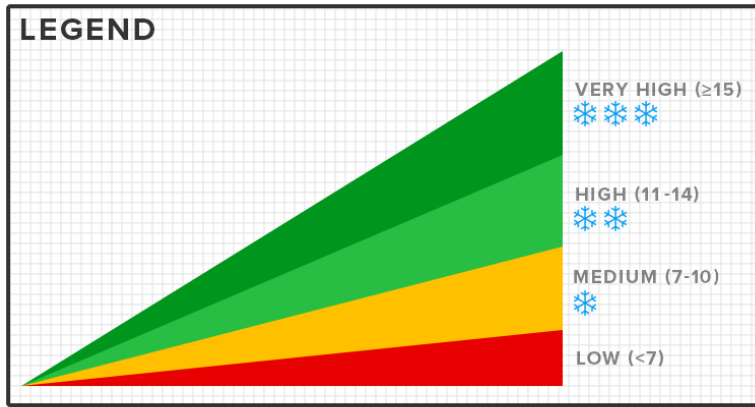

Evaluation of Slip Resistant Footwear

Complete List of Boots

Safety/Casual	M/W	Brand	Name	Style #	MAA
Safety	M	Acton	Propulsion	A9062-12	❄️❄️❄️
Safety	M	Acton	CannonBall	A9076-11	❄️❄️❄️
Safety	M	Acton	G20	A9067-12	❄️❄️❄️
Safety	M	Aggressor	Aggressor Men's STSP Traditional Work Boots	5ANFAGW3-8906	❄️❄️❄️
Safety	M	Baffin	Logan	62000377	❄️❄️❄️
Safety	M	Baffin	Baffin Premium	IREBMP04	❄️❄️❄️
Safety	M	Baffin	Baffin Workhorse	71570238	❄️❄️❄️
Safety	M	Baffin	Baffin Classic	IREBMP01	❄️❄️❄️
Safety	W	Baffin	Baffin Oil Rig	8757-1251	❄️❄️❄️
Safety	M	Baffin	Titan	2359-034	❄️❄️❄️
Safety	M	Baffin	WhiteHorse	8557-019	❄️❄️❄️
Casual	W	Baffin	Baffin Chloe	4510-0185-001	❄️❄️❄️
Casual	M	Baffin	Baffin Zone Soft	SOFT-M006	❄️❄️❄️
Safety	W	Bates	M-9 Gore-Tex® Boot Side Zip	2704	❄️❄️❄️
Safety	M	Blundstone	Green Patch	163	❄️❄️❄️
Safety	W	Caterpillar	Kitson	304104	❄️❄️❄️
Casual	M	Caterpillar	Men's Stiction Hiker Ice+ Waterproof TX Boot	P720863	❄️❄️❄️